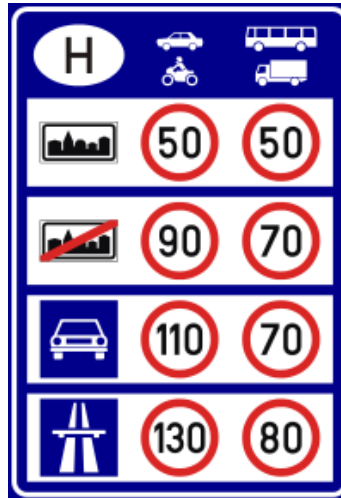

The recommended route for the 2 recce days is the same as the route is described in the roadbook of the rally.

Speed limits in Hungary:

Appendix 3 - CROs – names, photographs and duties schedule

Competitor's relations officer for ERC: